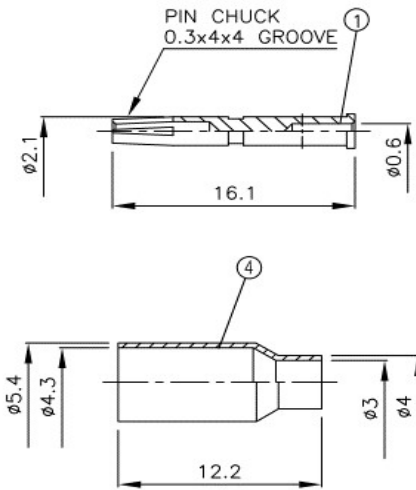

# B-121-A

## BNC Kupplung crimp / RG174, RG316

NO	DESCRIPTION	MATERIAL	Q' TY	FINISH
1	PIN	BRASS	1	GOLD
2	INSULATION	DELIN	1	DELIN
3	BODY 1	BRASS	1	NICKEL
4	RING	BRASS	1	NICKEL
5	BODY 2	BRASS	1	NICKEL
6	INSULATION	DELIN	1	DELIN