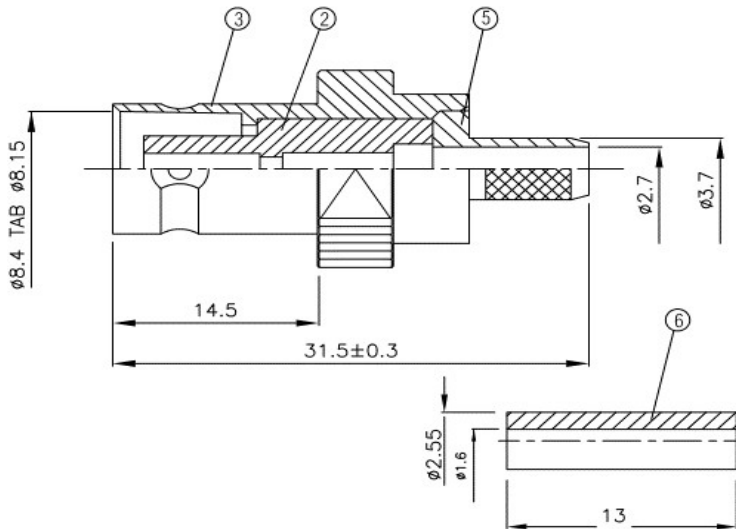

# B-121-A

## BNC Kupplung crimp / RG174, RG316

NO	DESCRIPTION	MATERIAL	Q' TY	FINISH
1	PIN	BRASS	1	GOLD
2	INSULATION	DELIN	1	DELIN
3	BODY 1	BRASS	1	NICKEL
4	RING	BRASS	1	NICKEL
5	BODY 2	BRASS	1	NICKEL
6	INSULATION	DELIN	1	DELIN